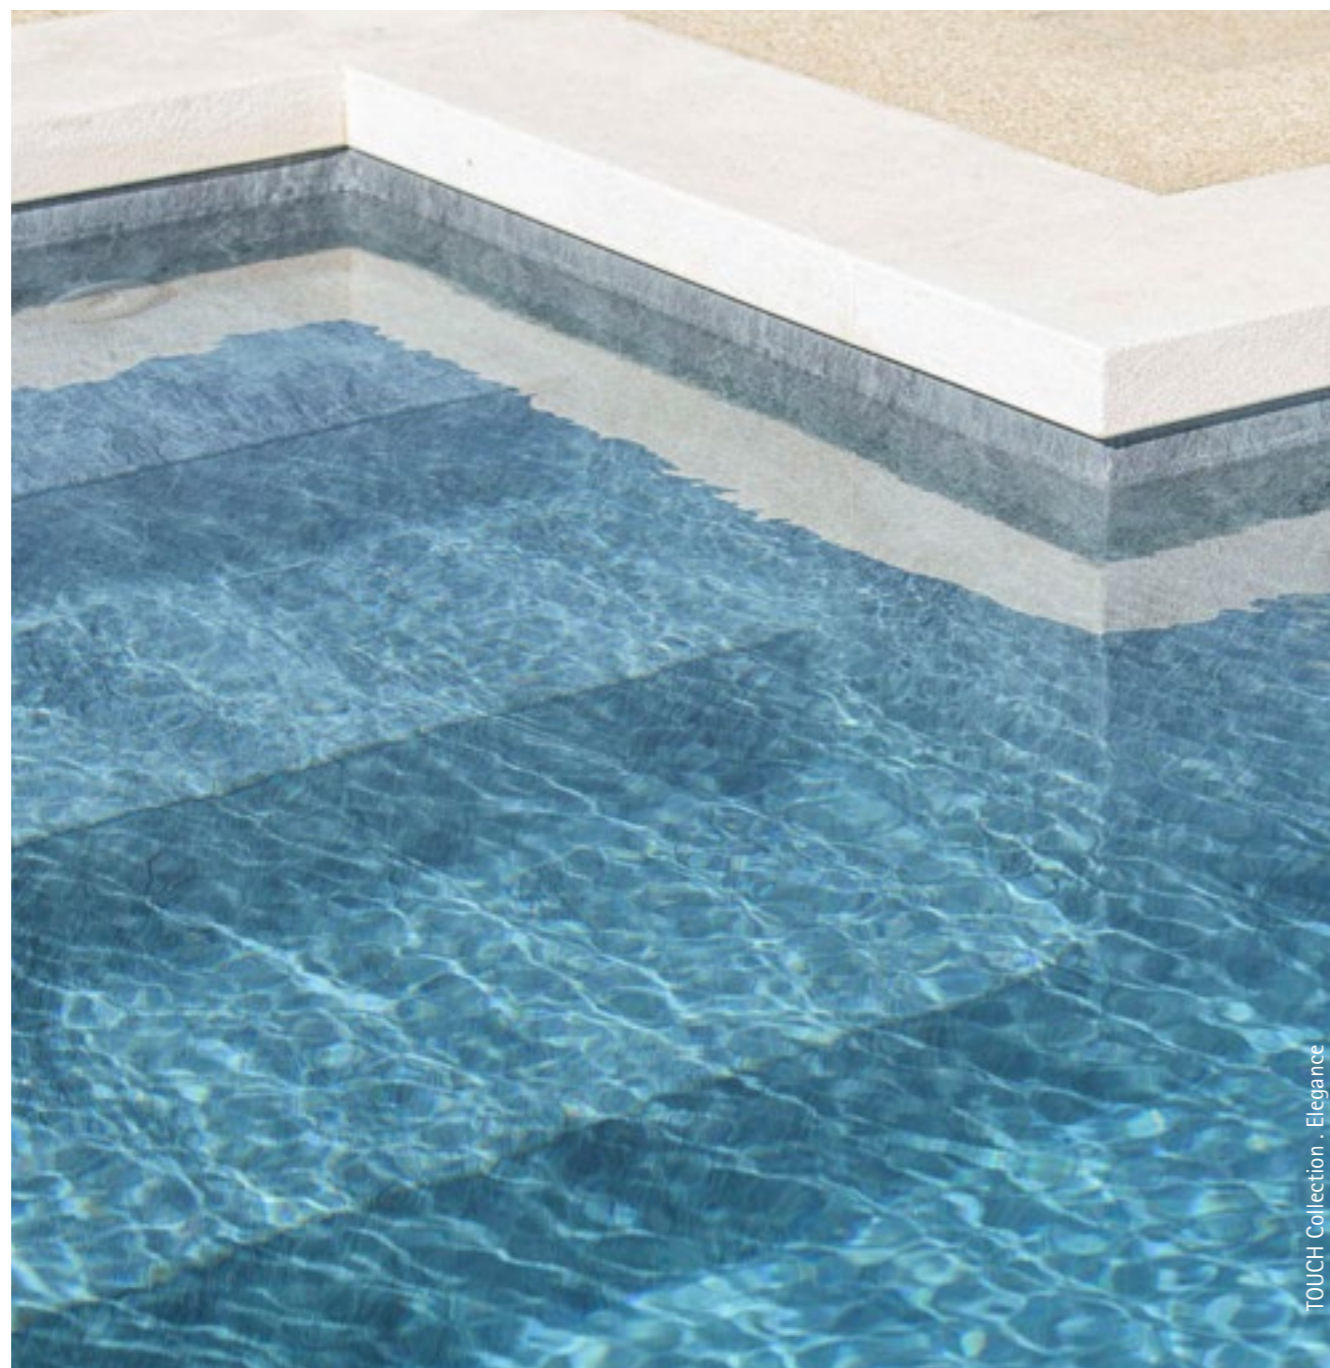

RENOLIT ALKORPLAN®

INSPIRING POOL SURFACES

RENOLIT ALKORPLAN is the company's brand that designs and produces reinforced PVC membranes for waterproofing swimming pools, decks and surrounding areas.

RENOLIT ALKORPLAN is a brand you can trust that provides high-quality, durable and proven solutions for your aquatic needs.

RENOLIT ALKORPLAN es una de las marcas líderes de la empresa y se especializa en la fabricación de láminas de PVC de alta calidad y diseño vanguardista para la impermeabilización de piscinas y otros espacios acuáticos.

Con la marca RENOLIT ALKORPLAN, puedes estar seguro de estar invirtiendo en una solución de acabados para superficies de alta calidad y durabilidad.

TOUCH Collection . Elegance

RENOLIT ALKORPLAN PVC REINFORCED MEMBRANE IS A DECORATIVE WATERPROOFING SOLUTION FOR SWIMMING POOLS.

LA MEMBRANA ARMADA RENOLIT ALKORPLAN ES EL REVESTIMIENTO PARA TU PISCINA.